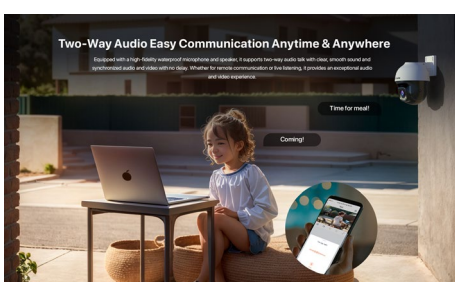

Two-Way Audio Easy Communication Anytime & Anywhere

Equipped with a high-fidelity waterproof microphone and speaker, it supports two-way audio talk with clear, smooth sound and synchronized audio and video with no delay. Whether for remote communication or live listening, it provides an exceptional audio and video experience.