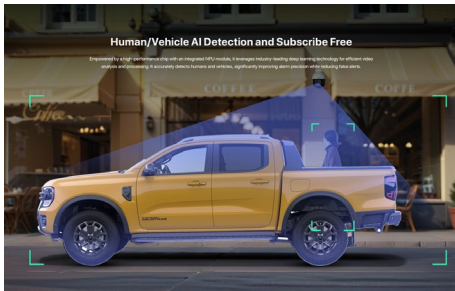

Tenda

CH7-WCA

5MP Outdoor Wi-Fi Pan/Tilt Camera

CH7-WCA

5MP Outdoor Wi-Fi Pan/Tilt Camera

Description

The Outdoor Wi-Fi Pan/Tilt Camera CH7-WCA is a high-performance outdoor surveillance camera that integrates 5MP resolution video, 360° visual coverage, Full-Color night vision, full-duplex two-way audio, human detection, vehicle detection, sound and light alarm functions. The product is mostly used for outdoor monitoring scenarios such as courtyard, farms and shops, etc. The users can access the video via wireless or wired connection to the Internet.

Main Features

5MP 3K Full-Color Night Vision, Providing Vivid Image Even at Night

Equipped with a high-performance BSI image sensor and F1.6 large-aperture lens, combined with a professional optical lamp cup and Tenda Security ISP2.0 image optimization technology, it delivers enhanced full-color night vision. Offering 24/7 protection with ultra-clear imaging for ultimate home security.

Human/Vehicle AI Detection and Subscribe Free

Empowered by a high-performance chip with an integrated NPU module, it leverages industry-leading deep learning technology for efficient video alerts and detects humans and vehicles, significantly improving alarm precision while reducing false alarms.