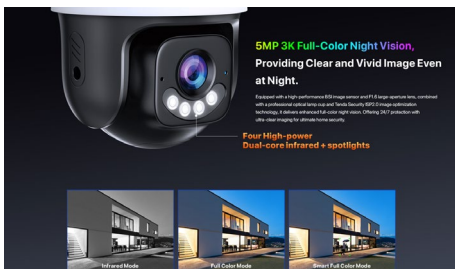

Tenda

CH7-WCA

5MP Outdoor Wi-Fi Pan/Tilt Camera

CH7-WCA

5MP Outdoor Wi-Fi Pan/Tilt Camera

Description

The Outdoor Wi-Fi Pan/Tilt Camera CH7-WCA is a high-performance outdoor surveillance camera that integrates 5MP resolution video, 360° visual coverage, Full-Color night vision, full-duplex two-way audio, human detection, vehicle detection, sound and light alarm functions. The product is mostly used for outdoor monitoring scenarios such as courtyard, farms and shops, etc. The users can access the video via wireless or wired connection to the Internet.

Main Features

5MP 3K Full-Color Night Vision, Providing Vivid Image Even at Night

Equipped with a high-performance BSI image sensor and F1.6 large-aperture lens, combined with a professional optical lamp cup and Tenda Security ISP2.0 image optimization technology, it delivers enhanced full-color night vision. Offering 24/7 protection with ultra-clear imaging for ultimate home security.