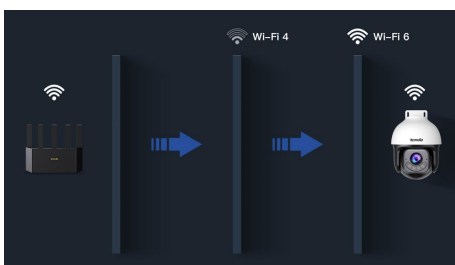

Tenda

CH7-WCA

5MP Outdoor Wi-Fi Pan/Tilt Camera

CH7-WCA

5MP Outdoor Wi-Fi Pan/Tilt Camera

Description

The Outdoor Wi-Fi Pan/Tilt Camera CH7-WCA is a high-performance outdoor surveillance camera that integrates 5MP resolution video, 360° visual coverage, Full-Color night vision, full-duplex two-way audio, human detection, vehicle detection, sound and light alarm functions. The product is mostly used for outdoor monitoring scenarios such as courtyard, farms and shops, etc. The users can access the video via wireless or wired connection to the Internet.

Human/Vehicle AI Detection and Subscribe Free

Empowered by a high-performance chip with an integrated NPU module, it leverages industry-leading deep learning technology for efficient video alerts and detects humans and vehicles, significantly improving alarm precision while reducing false alarms.

Smart Human Tracking, Audio & Light Alert

When a person enters the video surveillance area, the camera intelligently recognizes human features and automatically activates tracking mode. It simultaneously triggers an audio & light alert and sends real-time alarm notifications to the mobile app, allowing you to keep track of the situation on-site at any time.

With Adjustable Bracket, Support Multiple Mounting Methods

Equipped with an adjustable bracket, the camera can be mounted on the ceiling and wall with screw, or mounted on the pole with strap.

Technical Specifications