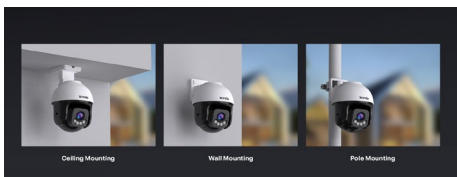

Tenda

CH7-WCA

5MP Outdoor Wi-Fi Pan/Tilt Camera

CH7-WCA

5MP Outdoor Wi-Fi Pan/Tilt Camera

Description

The Outdoor Wi-Fi Pan/Tilt Camera CH7-WCA is a high-performance outdoor surveillance camera that integrates 5MP resolution video, 360° visual coverage, Full-Color night vision, full-duplex two-way audio, human detection, vehicle detection, sound and light alarm functions. The product is mostly used for outdoor monitoring scenarios such as courtyard, farms and shops, etc. The users can access the video via wireless or wired connection to the Internet.

Waterproof and Dustproof

With waterproof and dustproof design, the camera can withstand rainy, sunny, stormy, and even snowy weathers.

Three Storage Options

The video can be stored in local Micro SD card, cloud and NVR/NAS. Even a vandal accident happens to your devices, you can still retrieve videos based on cloud recording.

With Adjustable Bracket, Support Multiple Mounting Methods

Equipped with an adjustable bracket, the camera can be mounted on the ceiling and wall with screw, or mounted on the pole with strap.

Technical Specifications